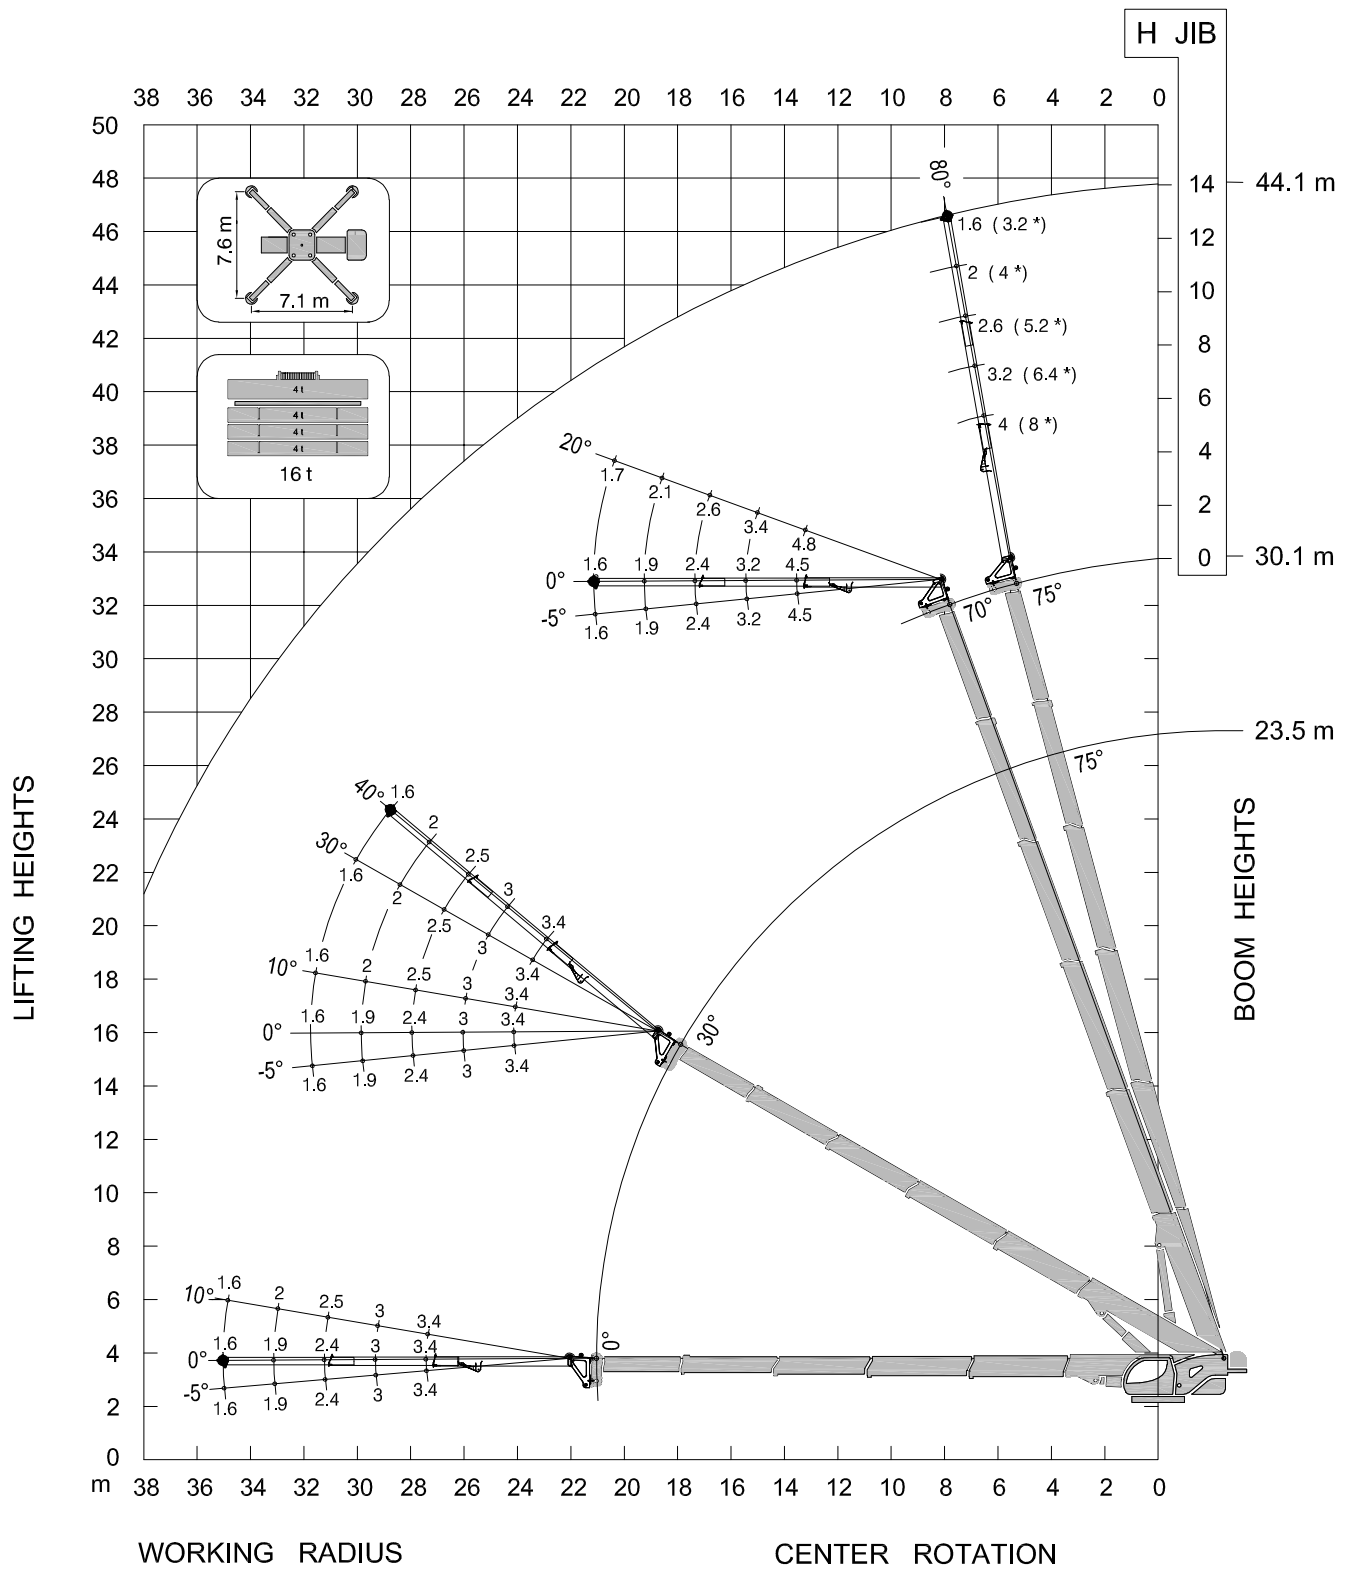

JT10.14

HYDRAULIC JIB • *Jib Idraulico* • *Hydraulische Jib* • *Jib Hydraulique*

* : LIFTING CAPACITY WITH BOOM LENGTH UP TO 23,5 m